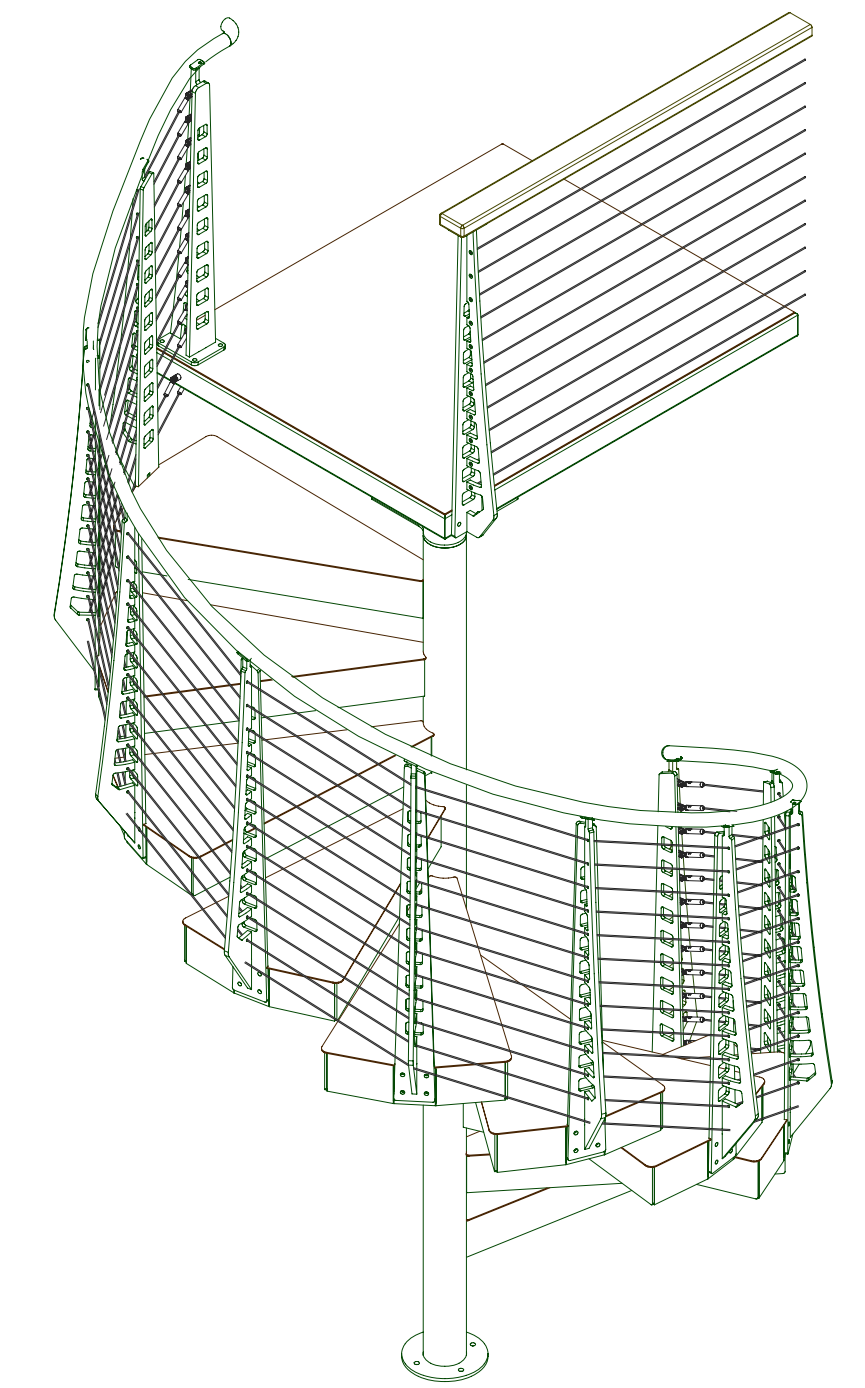

SECTION A-A
TREAD ROTATIONAL DETAIL

SCALE 1:20

STEEL SPIRAL STAIRS
CHICAGO STYLE