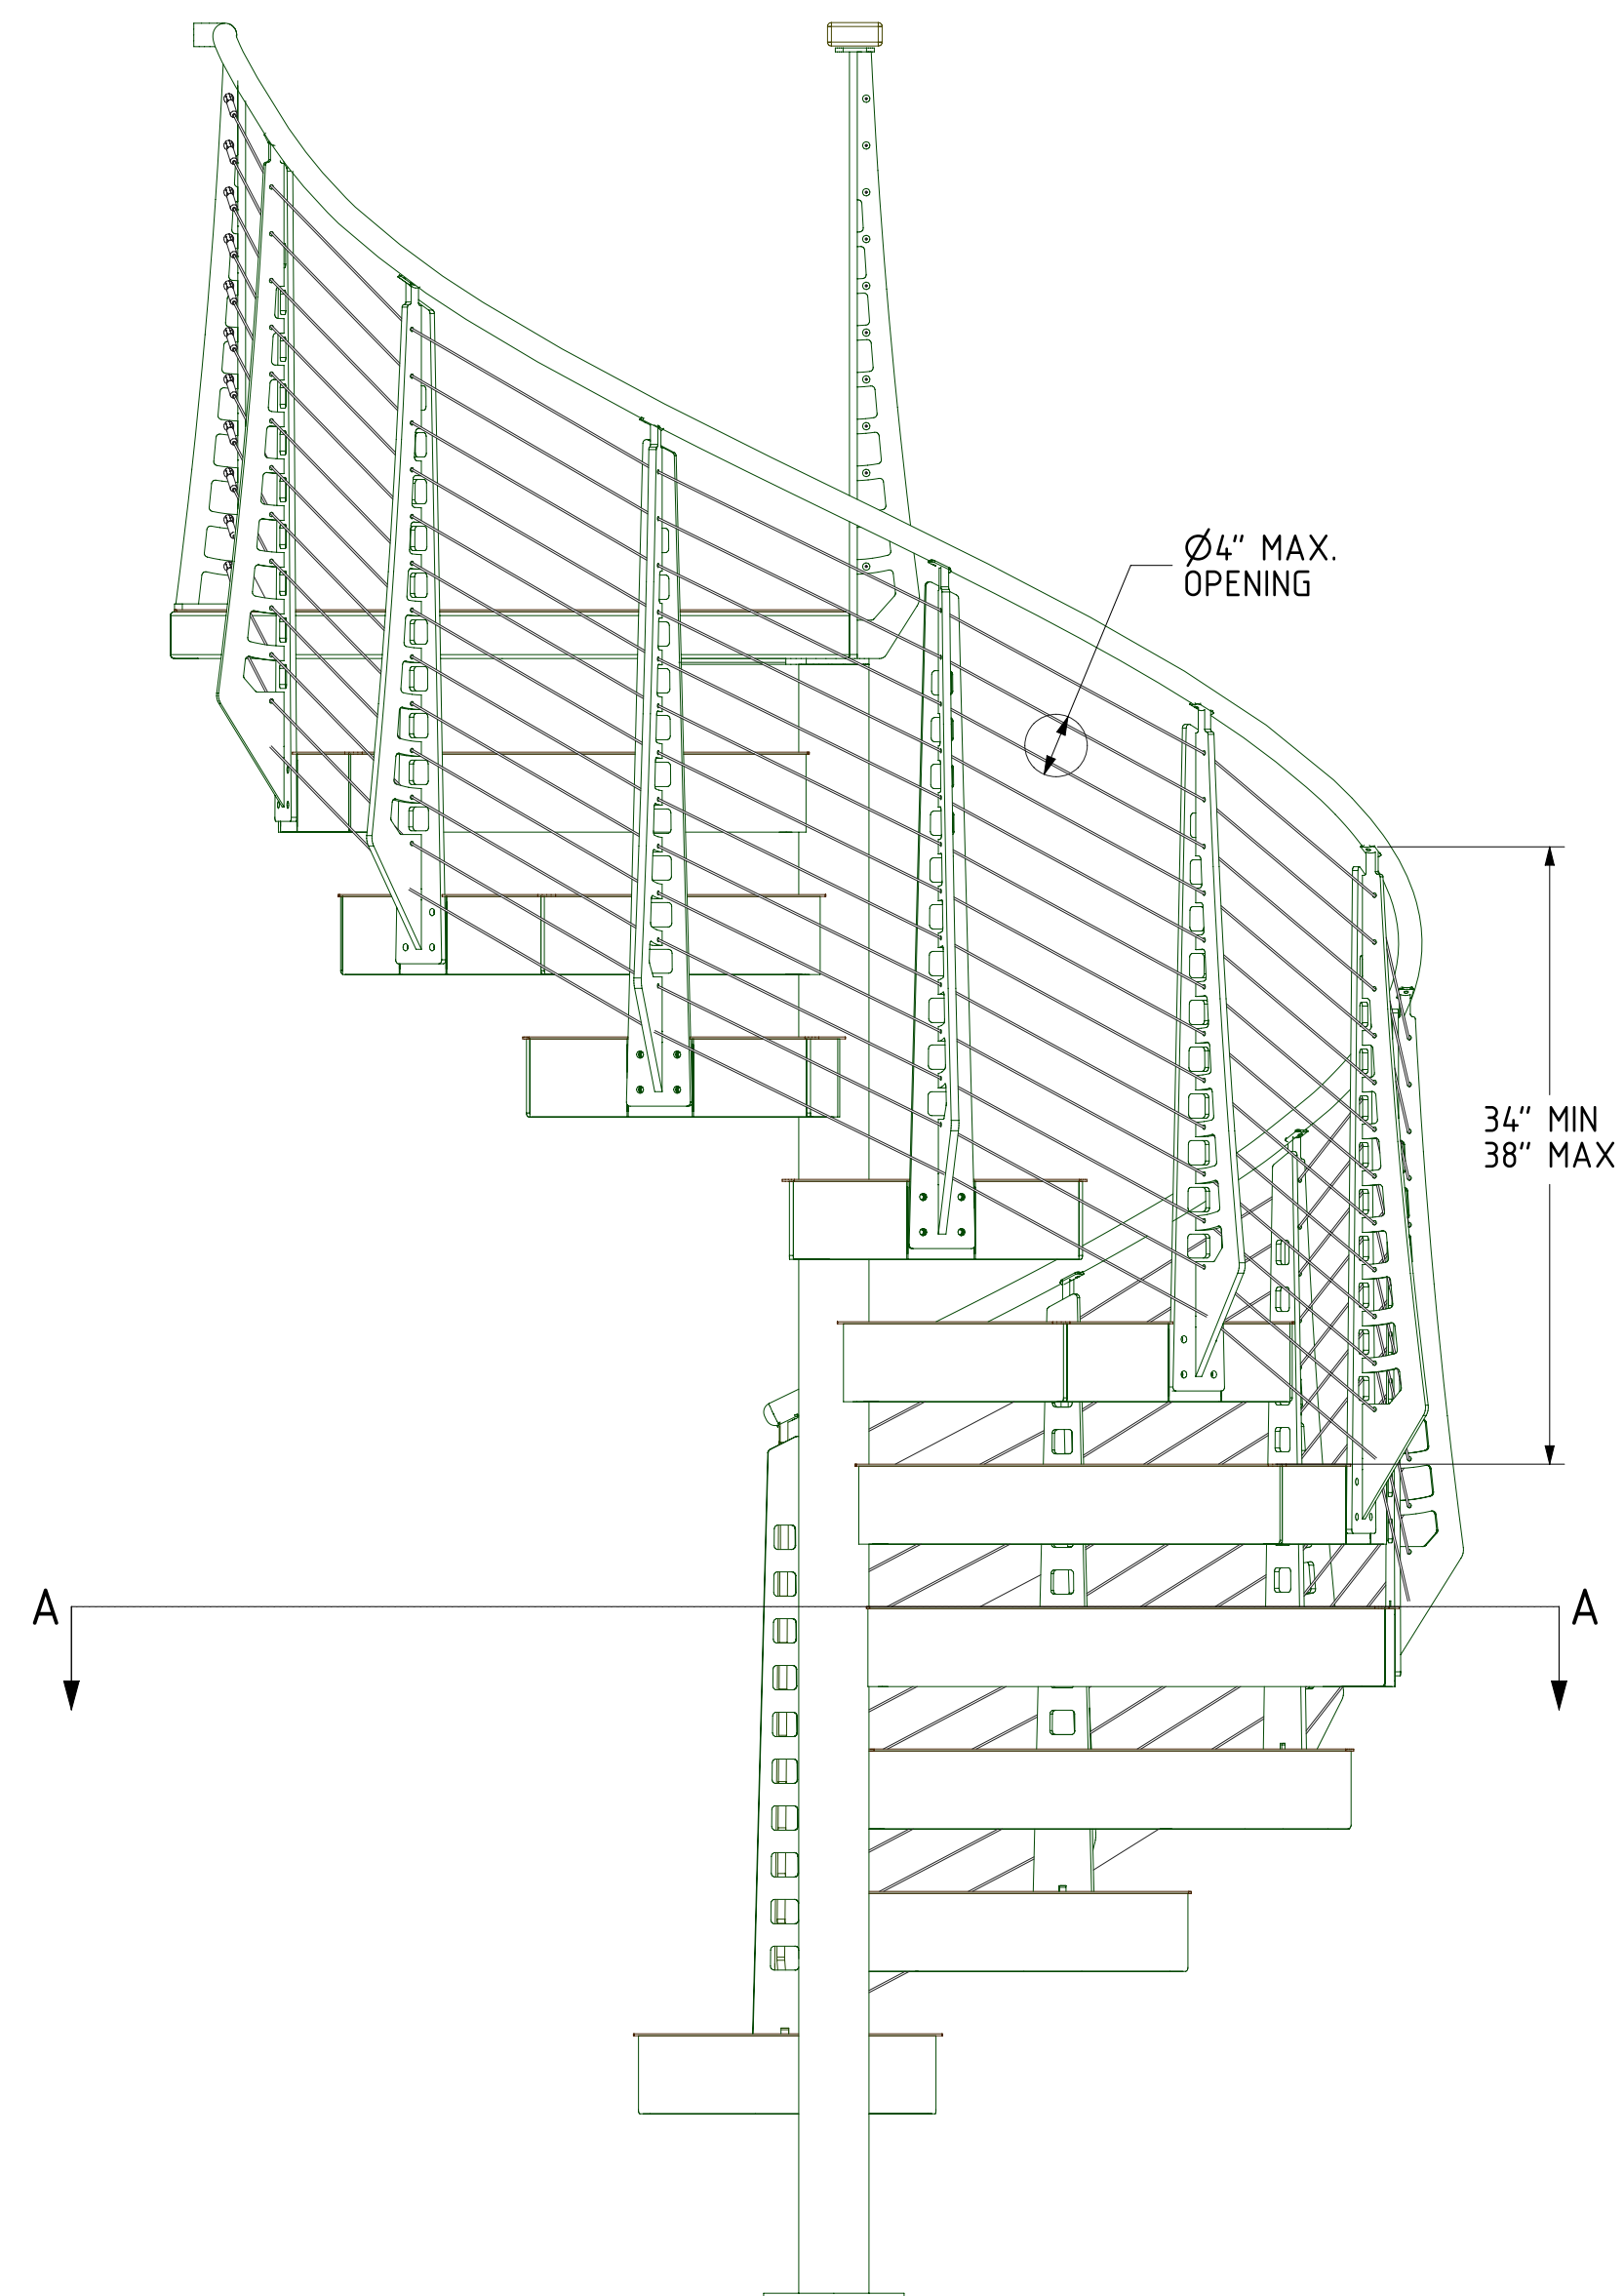

SECTION A-A
TREAD ROTATIONAL DETAIL

SCALE 1:20

STEEL SPIRAL STAIRS
CHICAGO STYLE