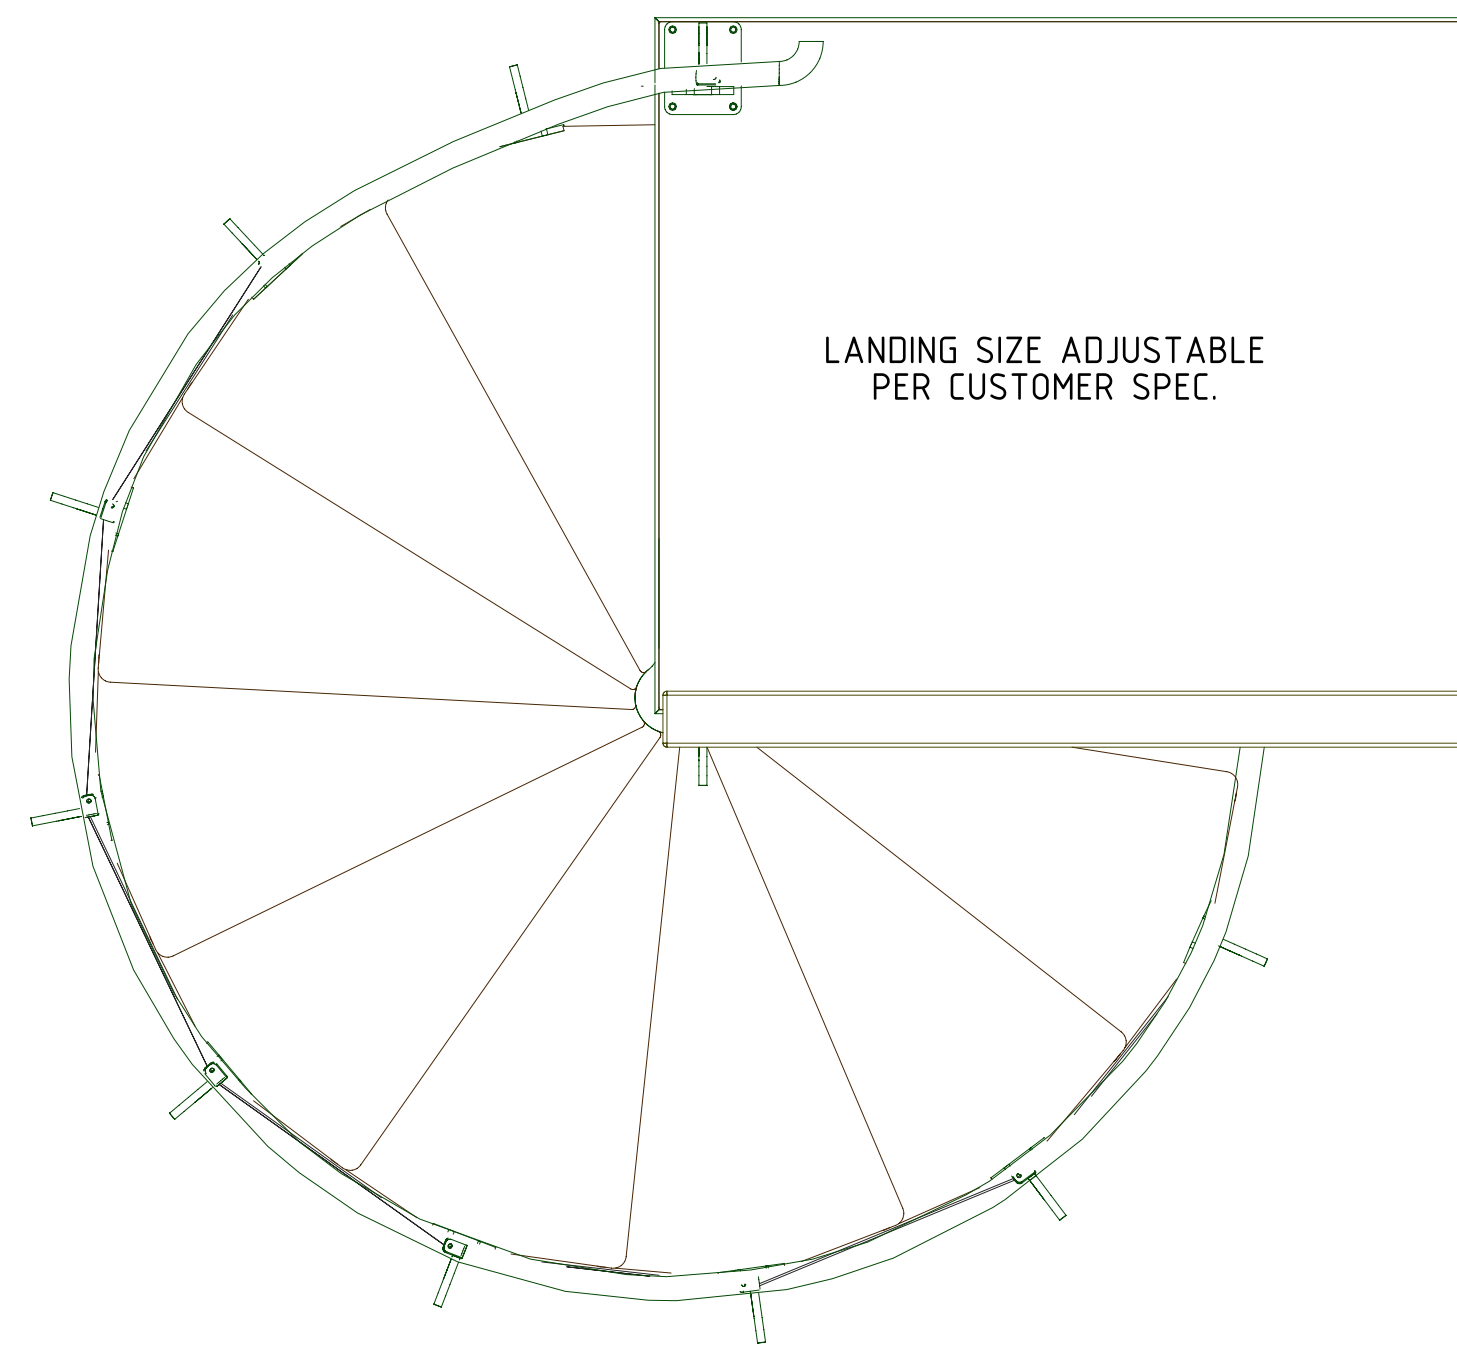

SECTION A-A
TREAD ROTATIONAL DETAIL

SCALE 1:20

STEEL SPIRAL STAIRS
CHICAGO STYLE