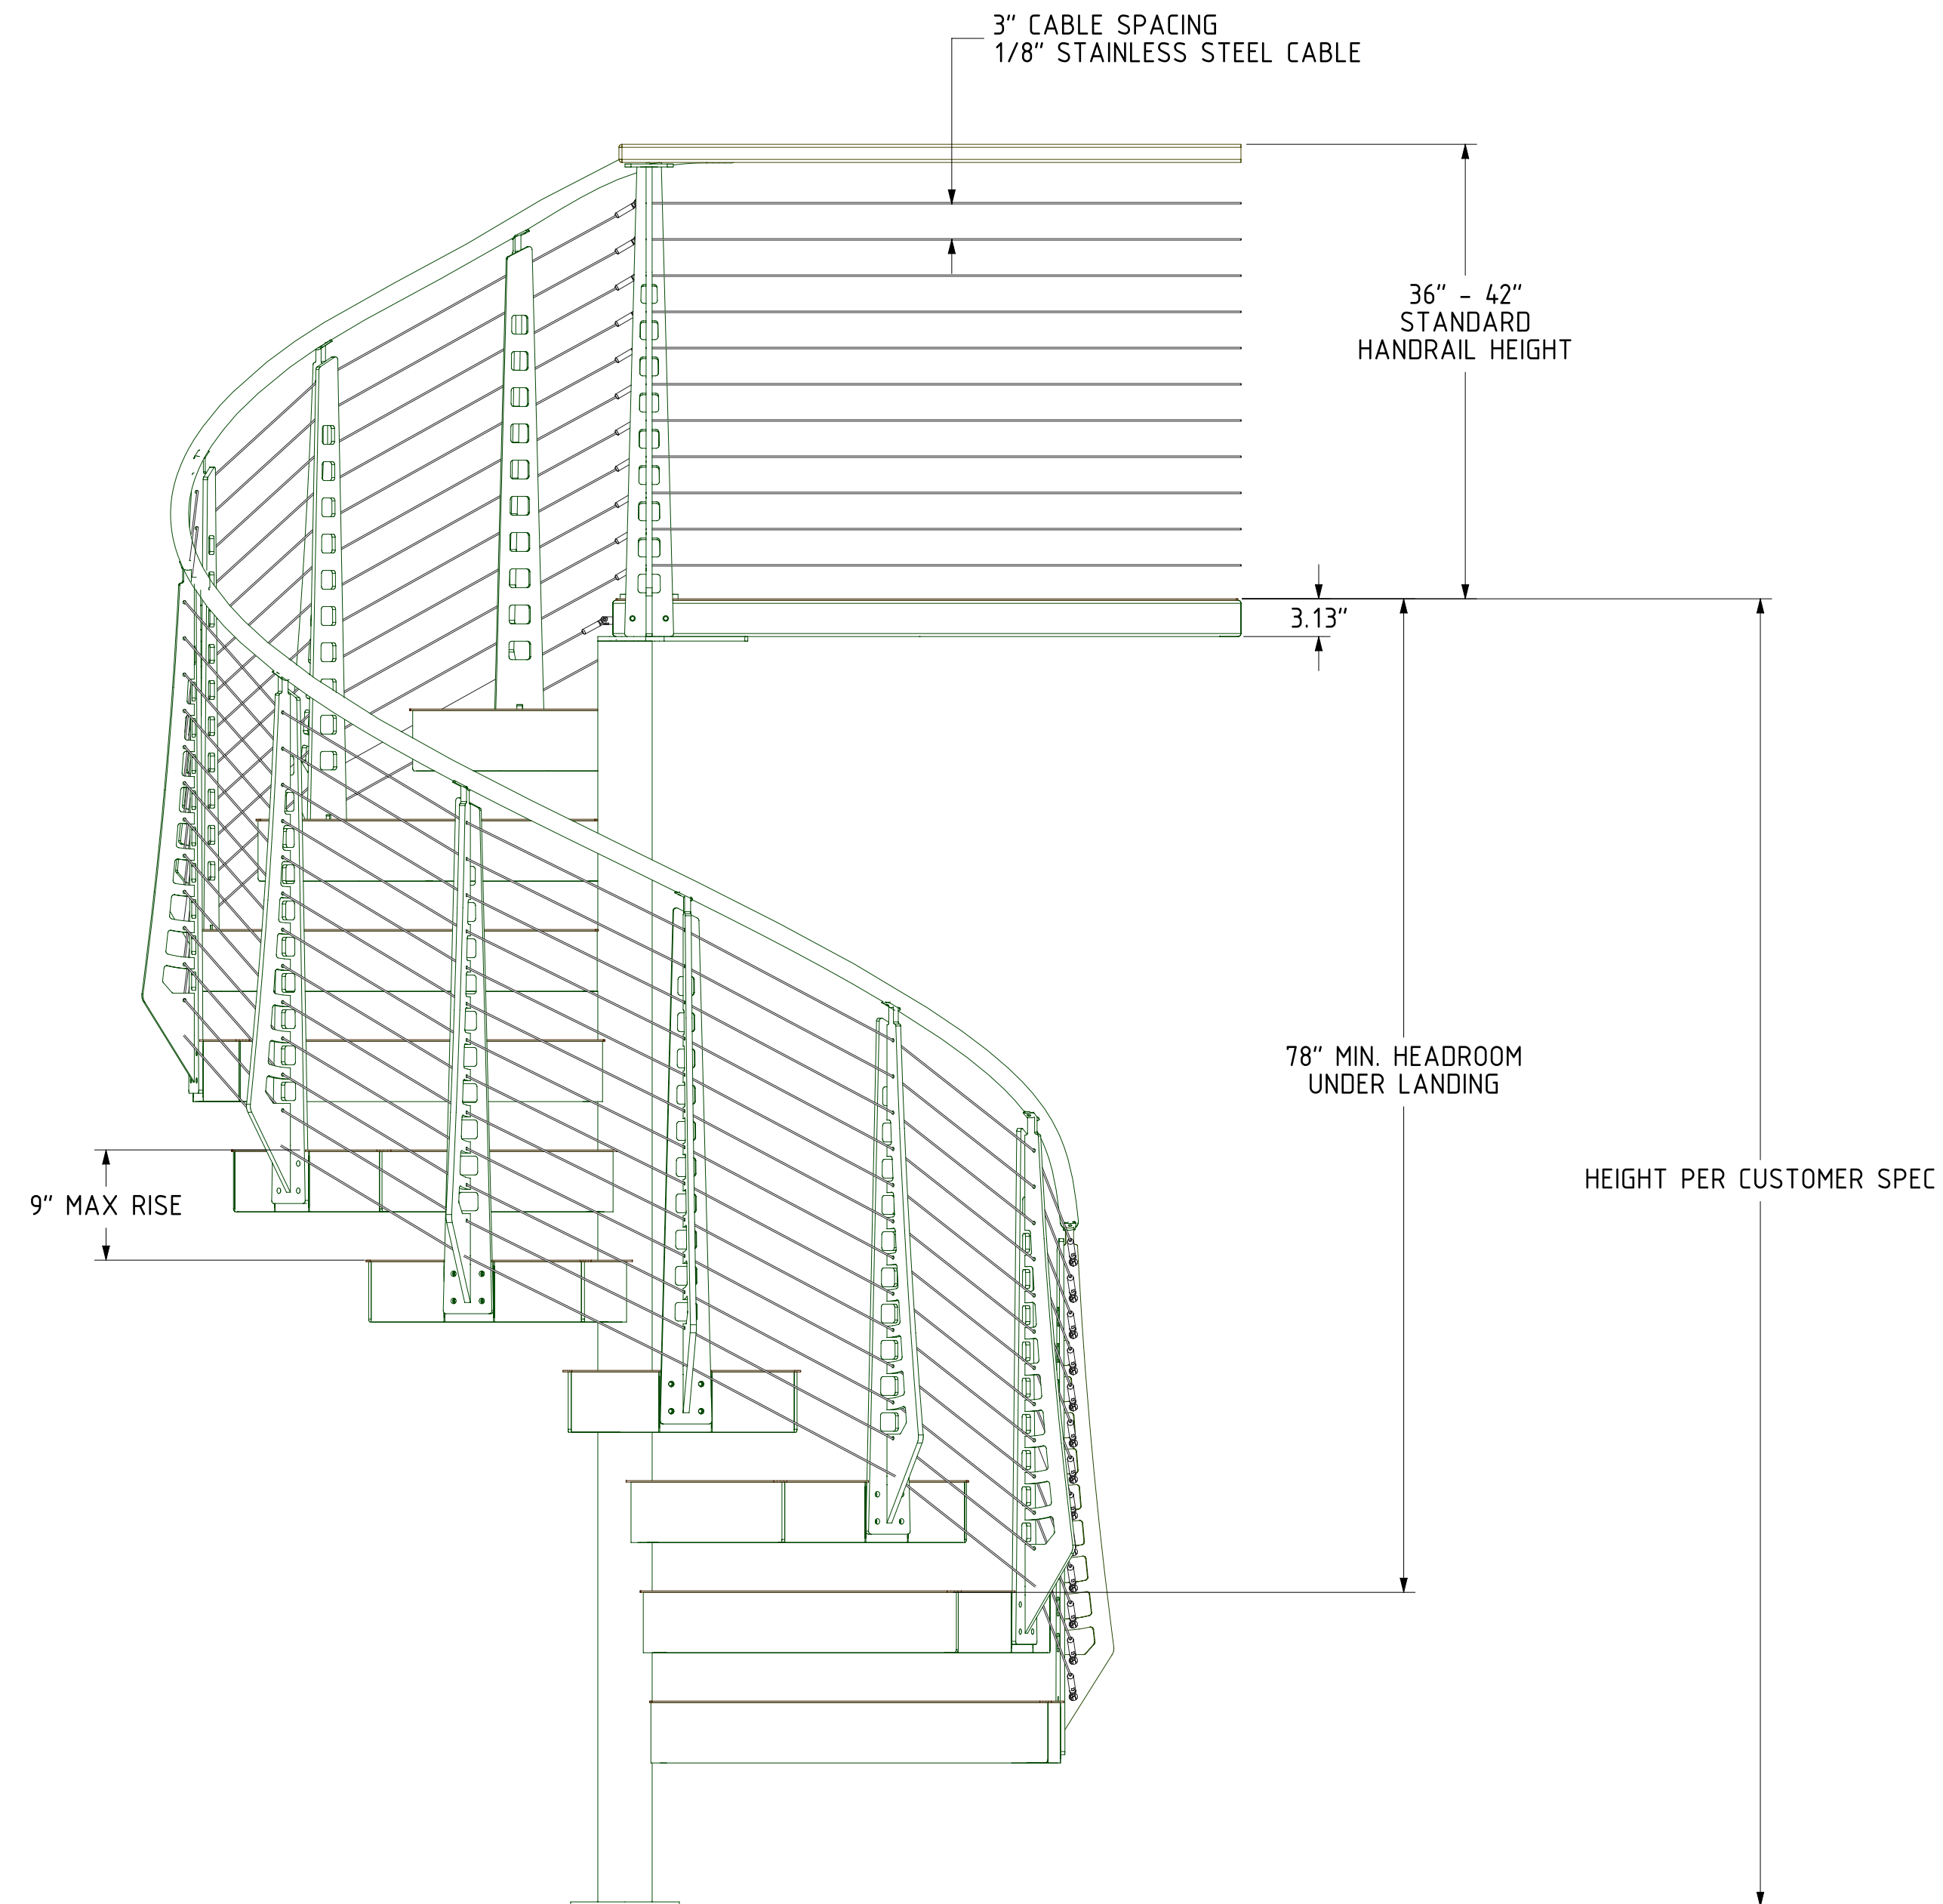

SECTION A-A
TREAD ROTATIONAL DETAIL

SCALE 1:20

STEEL SPIRAL STAIRS
CHICAGO STYLE